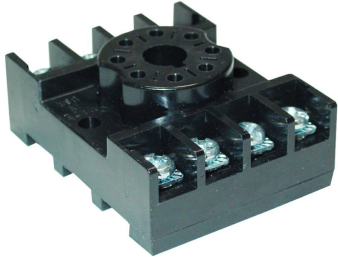

Solving your relay requirements since 1922

Amperite Co.
4201 Tonnelle Ave.
Suite 6
North Bergen, NJ 07047
(800) 752-2329
www.Amperite.com

8-Pin-DIN

Description

8-Pin
DIN Rail Mount Socket

Applications

C10, CI, DC10, DF10, DFV, DOD, SWDC,
SWPDC, G, GF