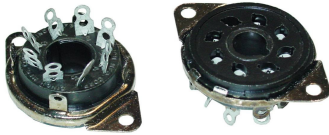

Solving your relay requirements since 1922

Amperite Co.

(800) 752-2329
www.Amperite.com

Octal Socket

Description

Octal Socket
Chassis Mount

Applications

C10, CI, DC10, DF10, DFA, DFV, DOD, SWDC,
SWPDC, G, GF

Dimensions are in inches.