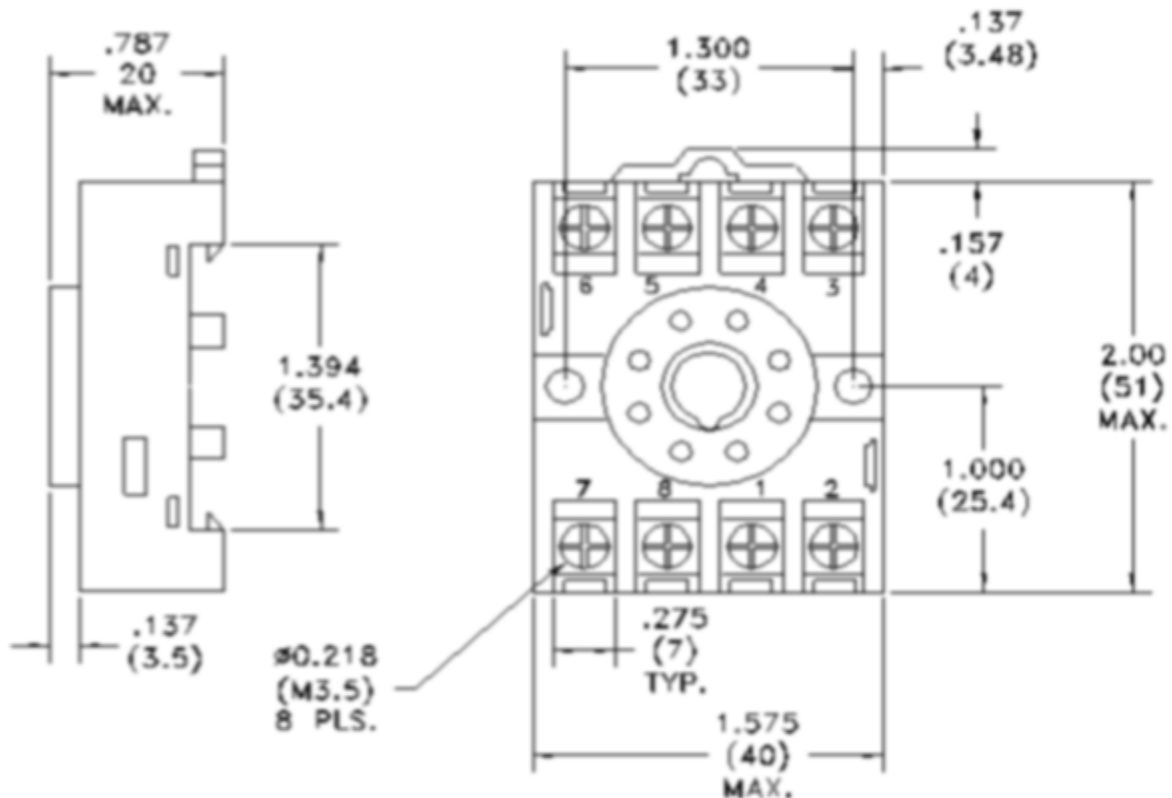

## Sockets

### Description

8-Pin( Round) Octal Socket  
Din Rail Mounted or  
Surface Mount

### Outline Dimensions

RS-81 DIN RAIL OR  
SURFACE MOUNT  
SCREW TERMINAL SOCKET